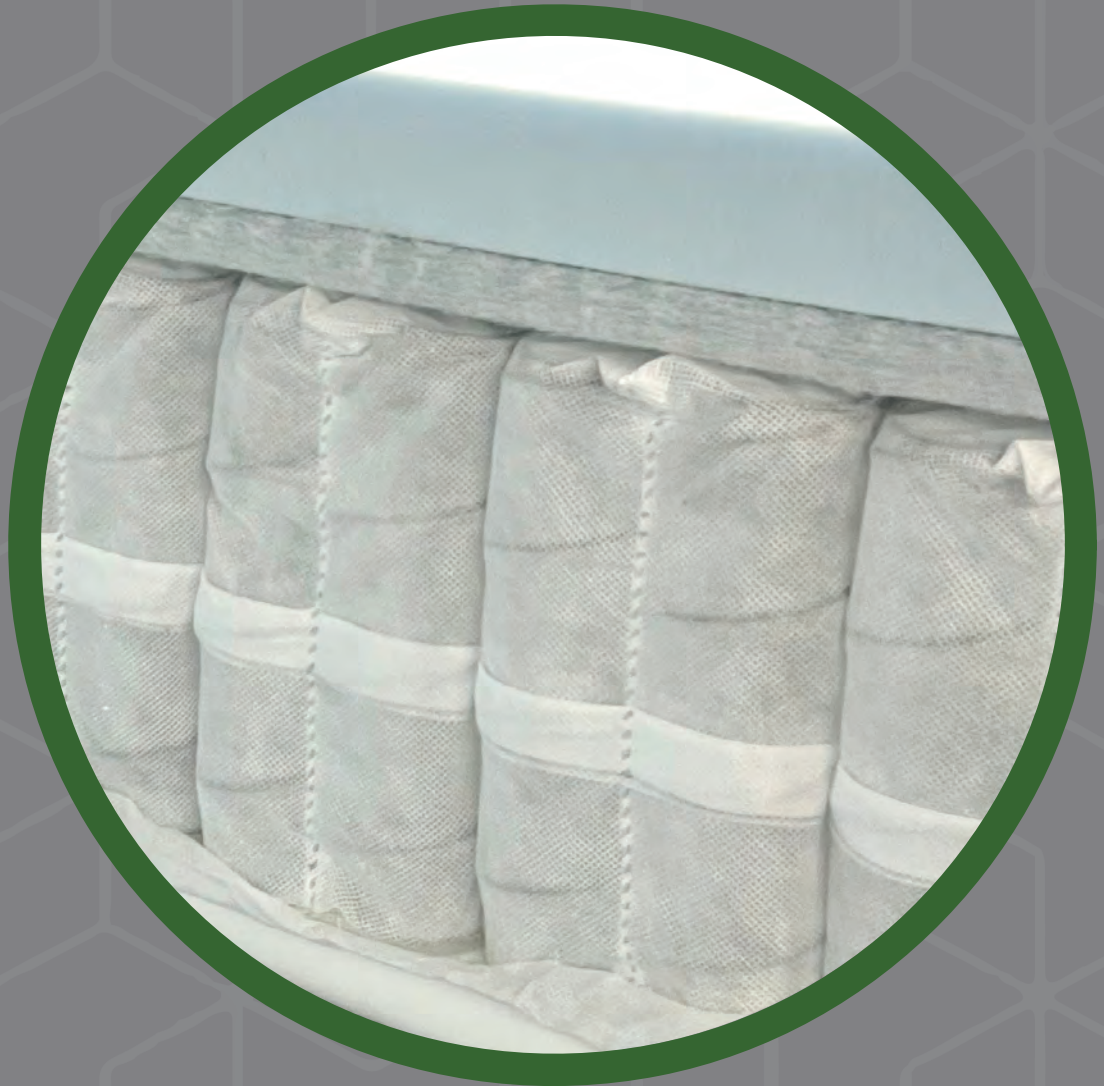

## 14" Hybrid Plush Top

*Premium Knit Fabric w/Tencel & Viro Clean Technology  
quilted to 1.5" 1.5 density foam & 2 oz. quilt backing*

2" 2.5 lb. Serene® Foam

.75" Comfort Support Layer

8" 768 TPS Tri-Zoned Quad Coil:

Pocketed, 3-Zoned unit with side support  
& Added ELS-Enhanced Lumbar Support

1" 1.8 Density Foam Base

Coil Counts: Cal. King 994; King 968;  
Queen 776; Full 638; Twin XL 488; Twin 458

\*Not available in custom sizes